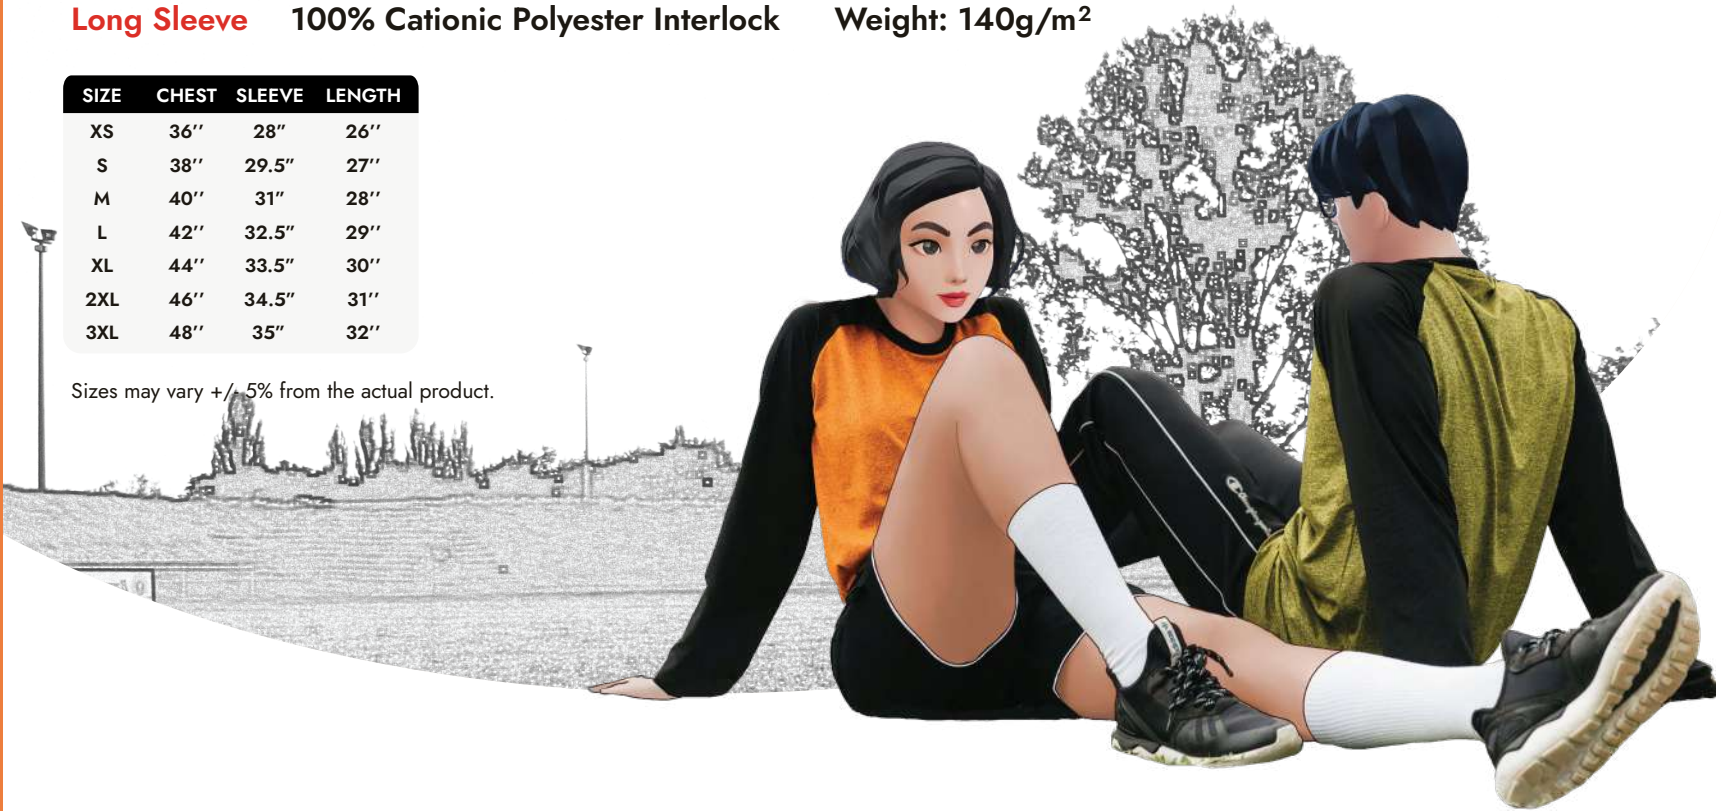

QD49

Long Sleeve 100% Cationic Polyester Interlock Weight: 140g/m²

SIZE	CHEST	SLEEVE	LENGTH
XS	36"	28"	26"
S	38"	29.5"	27"
M	40"	31"	28"
L	42"	32.5"	29"
XL	44"	33.5"	30"
2XL	46"	34.5"	31"
3XL	48"	35"	32"

Sizes may vary +/- 5% from the actual product.

QD 4904
Yellow / Black