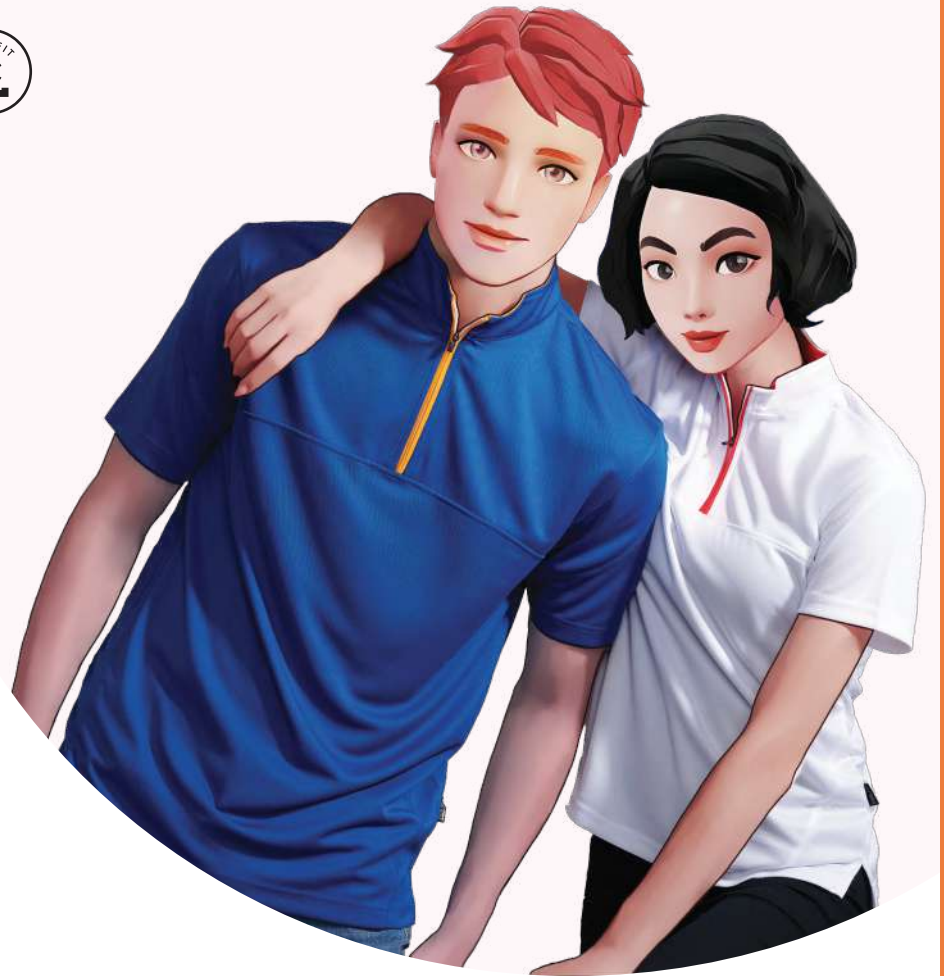

QD21

Female 100% Microfibre Weight: 170g/m²

SIZE	SHOULDER	CHEST	SLEEVE	LENGTH
S	13"	32"	6"	22.5"
M	14"	34"	6.5"	23.5"
L	15"	36"	6.5"	24.5"
XL	16"	38"	7"	25.5"

Sizes may vary +/- 5% from the actual product.

QD 2100
White / Red