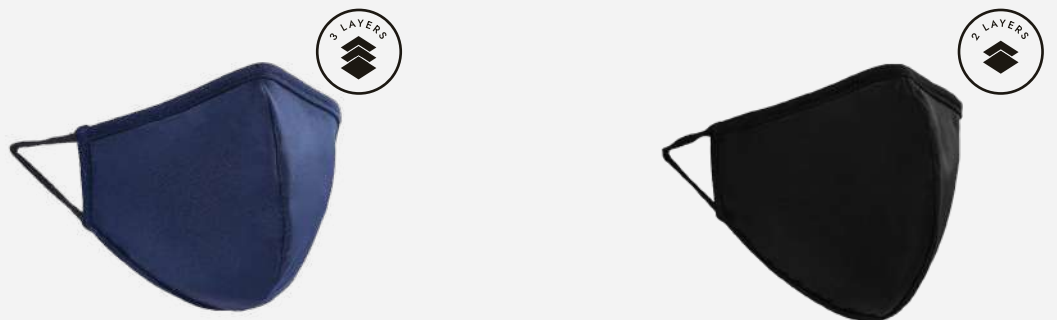

PE 0200

Navy

Middle Layer: Antibacterial Filter (Replaceable)

PE 0104

Black