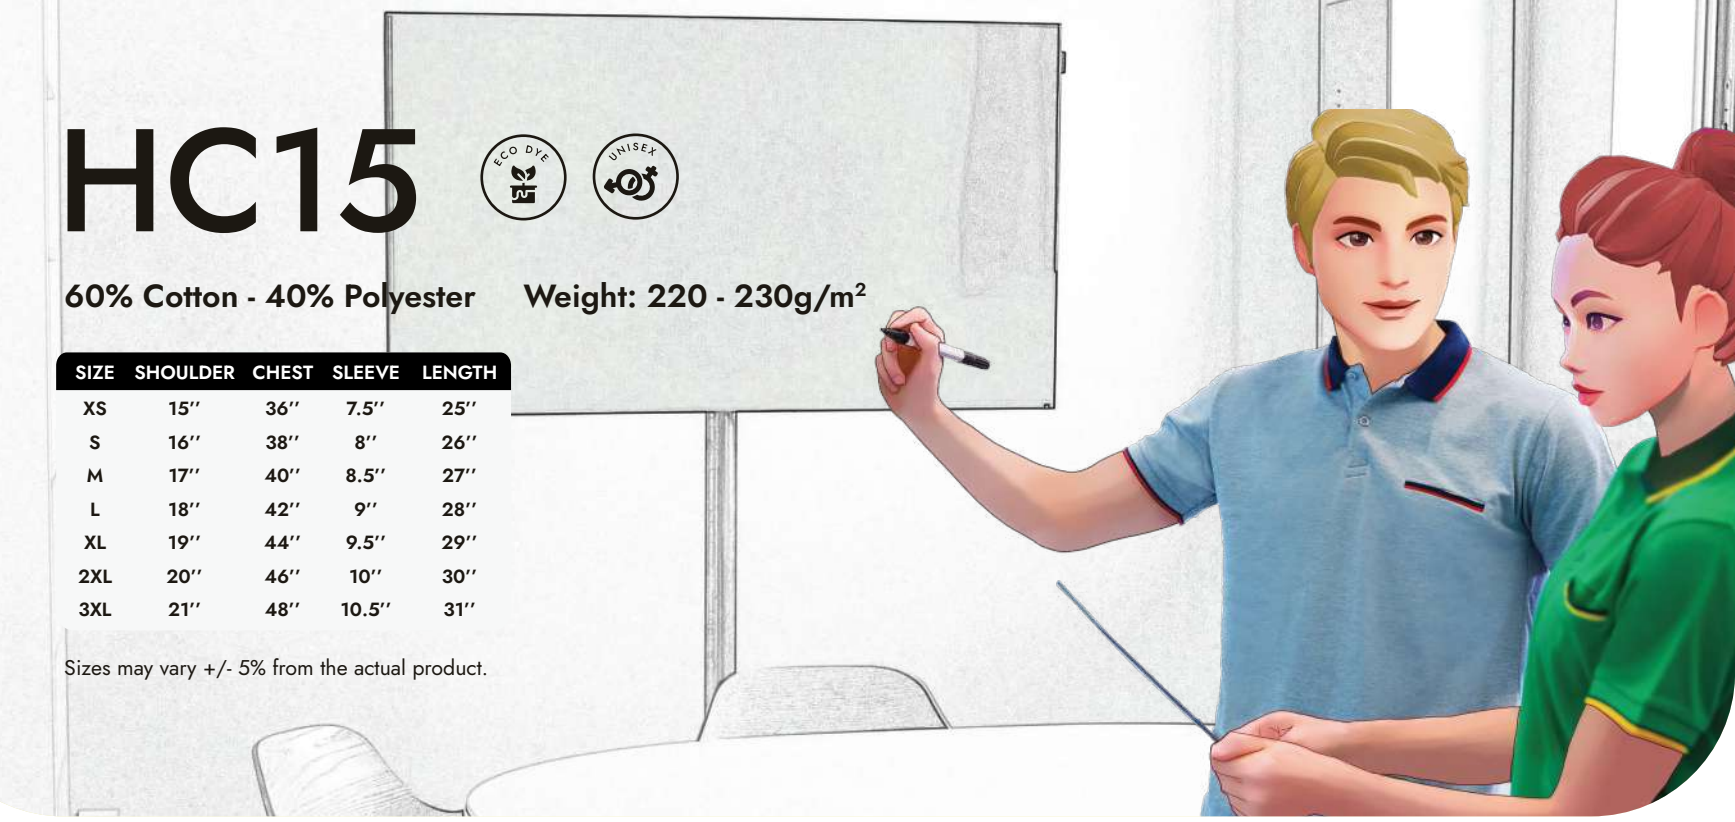

HC15

60% Cotton - 40% Polyester   Weight: 220 - 230g/m²

SIZE	SHOULDER	CHEST	SLEEVE	LENGTH
XS	15"	36"	7.5"	25"
S	16"	38"	8"	26"
M	17"	40"	8.5"	27"
L	18"	42"	9"	28"
XL	19"	44"	9.5"	29"
2XL	20"	46"	10"	30"
3XL	21"	48"	10.5"	31"

Sizes may vary +/- 5% from the actual product.

HC 1502

Black / Red / White