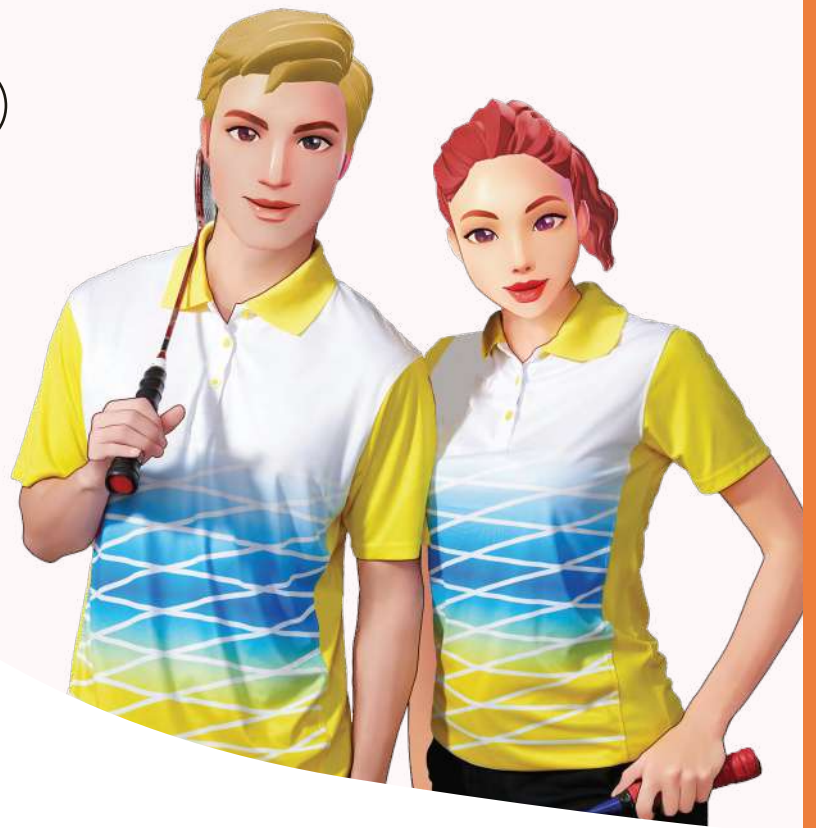

QD47

100% Polyester Interlock

Weight: 150g/m²

SIZE	SHOULDER	CHEST	SLEEVE	LENGTH
XS	16"	36"	7.5"	26"
S	17"	38"	8"	27"
M	18"	40"	8.5"	28"
L	19"	42"	9"	29"
XL	20"	44"	9.5"	30"
2XL	21"	46"	10"	31"
3XL	22"	48"	10.5"	32"

Sizes may vary +/- 5% from the actual product.

QD 4700

White