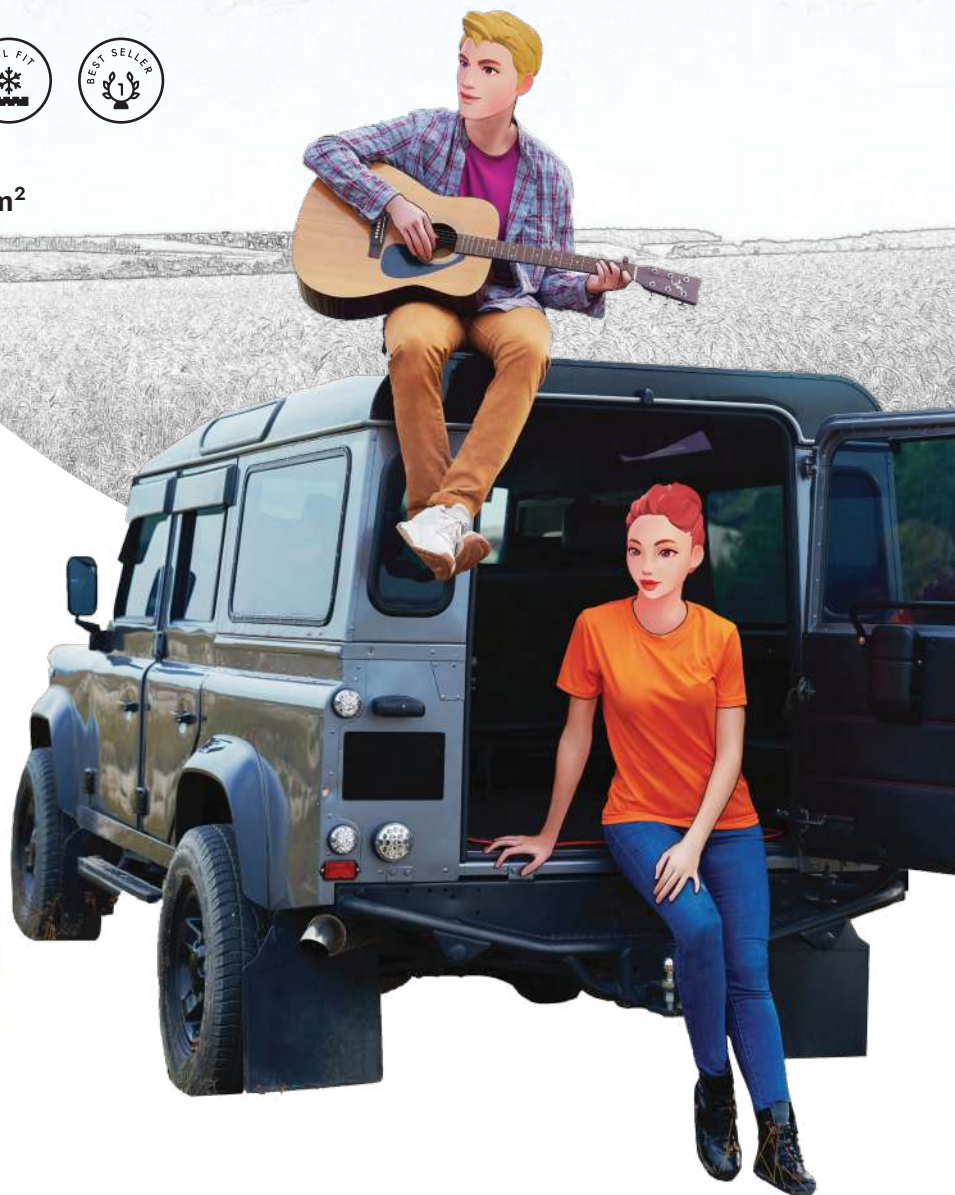

QD56

100% Polyester Interlock

Weight: 150g/m²

SIZE	SHOULDER	CHEST	SLEEVE	LENGTH
2XS	15"	34"	7"	25"
XS	16"	36"	7.5"	26"
S	17"	38"	8"	27"
M	18"	40"	8.5"	28"
L	19"	42"	9"	29"
XL	20"	44"	9.5"	30"
2XL	21"	46"	10"	31"
3XL	22"	48"	10.5"	32"

Sizes may vary +/- 5% from the actual product.