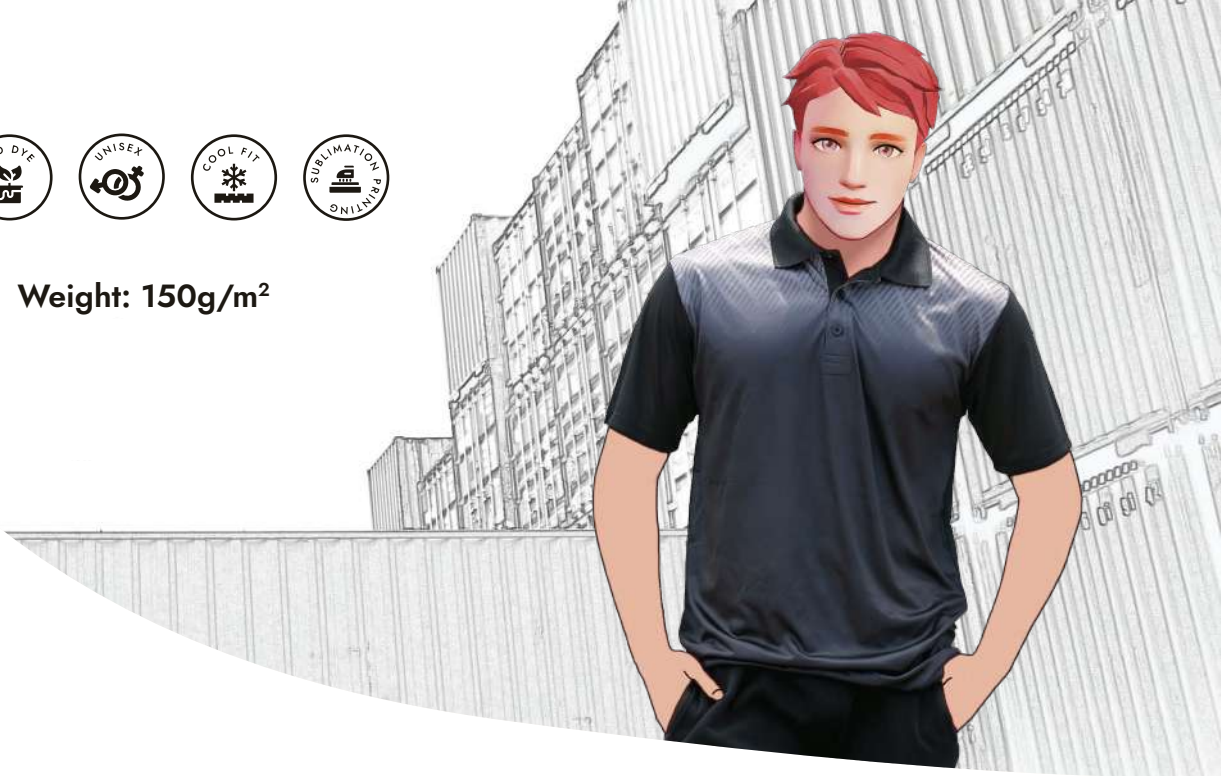

QD63

100% Polyester Interlock

Weight: 150g/m²

SIZE	SHOULDER	CHEST	SLEEVE	LENGTH
XS	16"	36"	7.5"	26"
S	17"	38"	8"	27"
M	18"	40"	8.5"	28"
L	19"	42"	9"	29"
XL	20"	44"	9.5"	30"
2XL	21"	46"	10"	31"
3XL	22"	48"	10.5"	32"

Sizes may vary +/- 5% from the actual product.

QD 6305

Red / Black